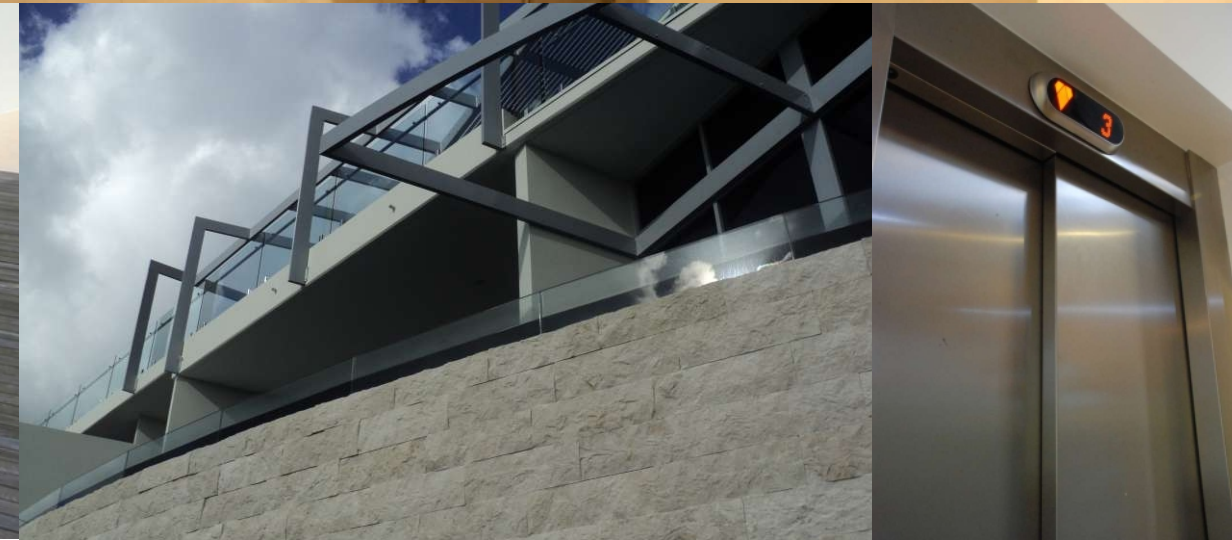

John Gillies of Style Construction has been building beautiful designer homes on the Sunshine Coast for over 20 years.

Building with Style Construction means being supported throughout the building process, from design to completion. John will bring his significant technical expertise and determination to your home and work with you to overcome any construction challenges - no matter how difficult or complex the site or design.

Queensland Master Builder since 1993